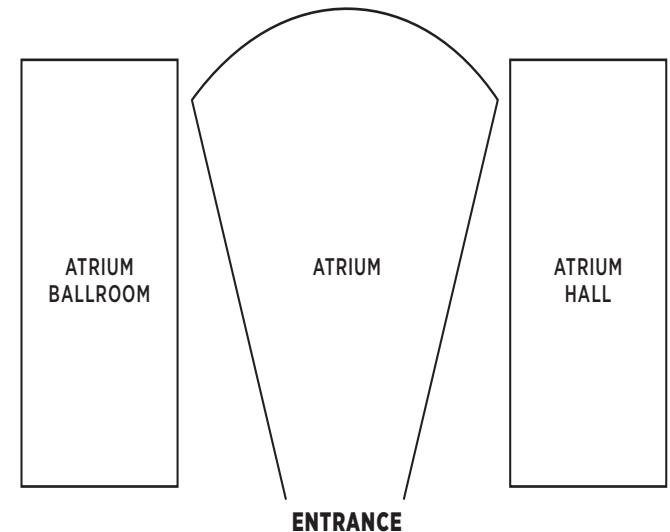

... 2022 ...  
WINE SPECTATOR'S

**GRAND  
TOUR**

**WASHINGTON, D.C.**

Ronald Reagan Building

Friday, June 10, 2022

Caymus	Château Pape Clement	K Vintners	Merryvale	VIK
<b>213</b>	<b>214</b>	<b>215</b>	<b>216</b>	<b>217</b>